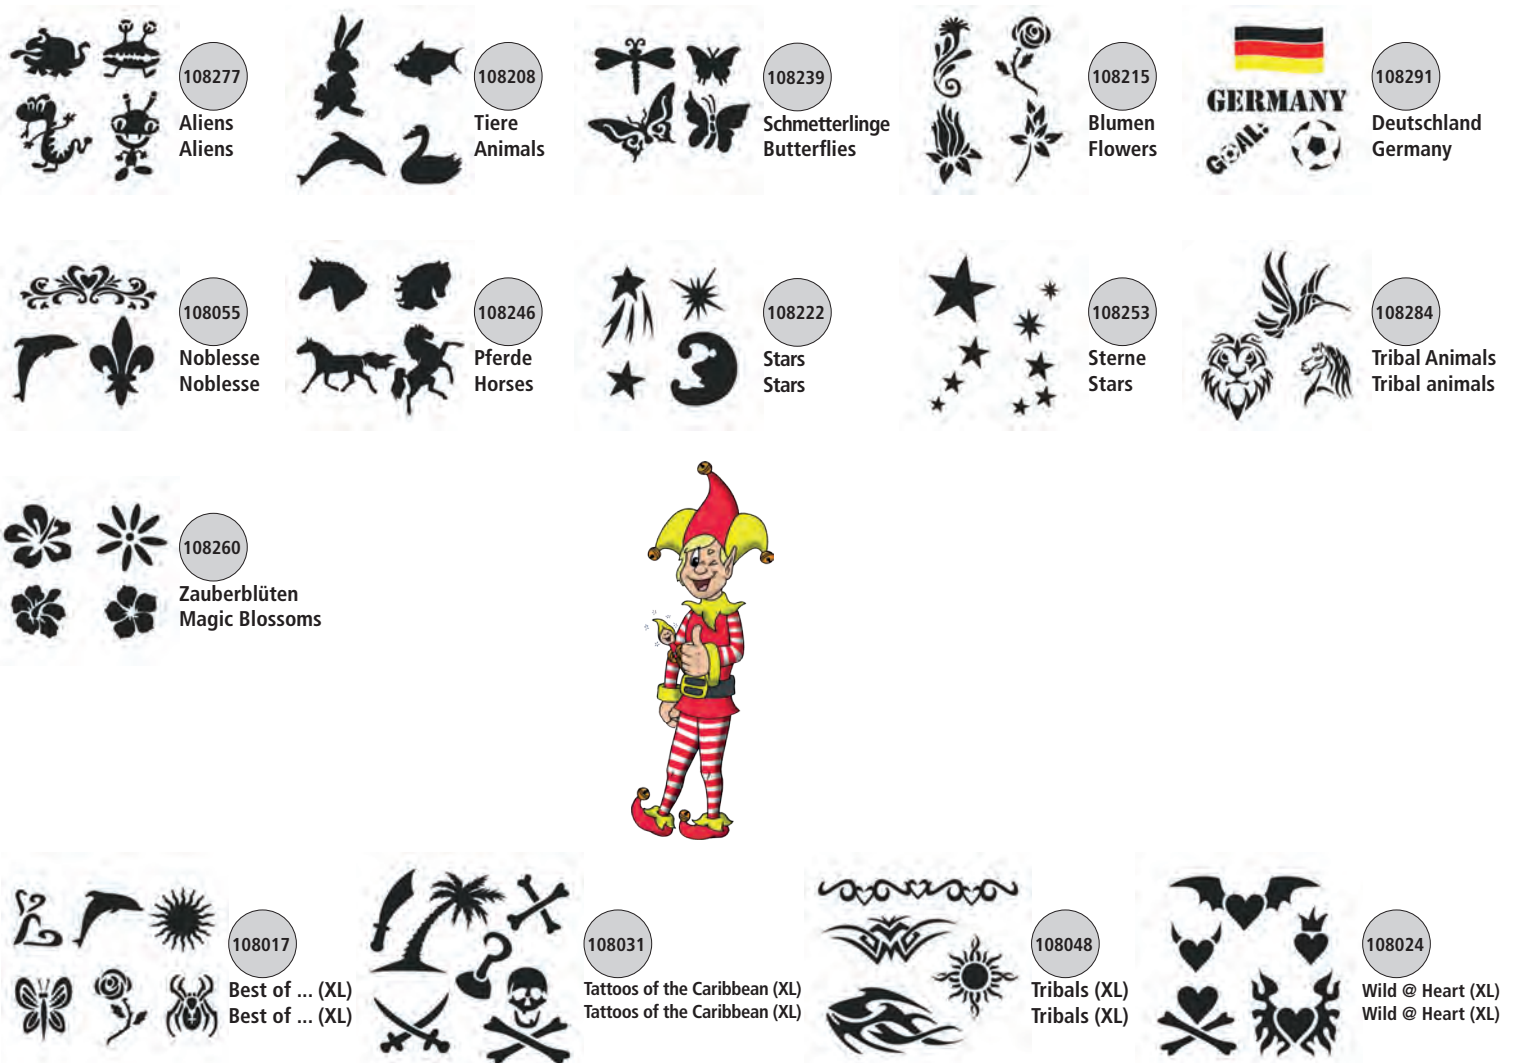

Self adhesive stencils sets

- Sets "small size" 4,95€
- Sets XL 6,95€