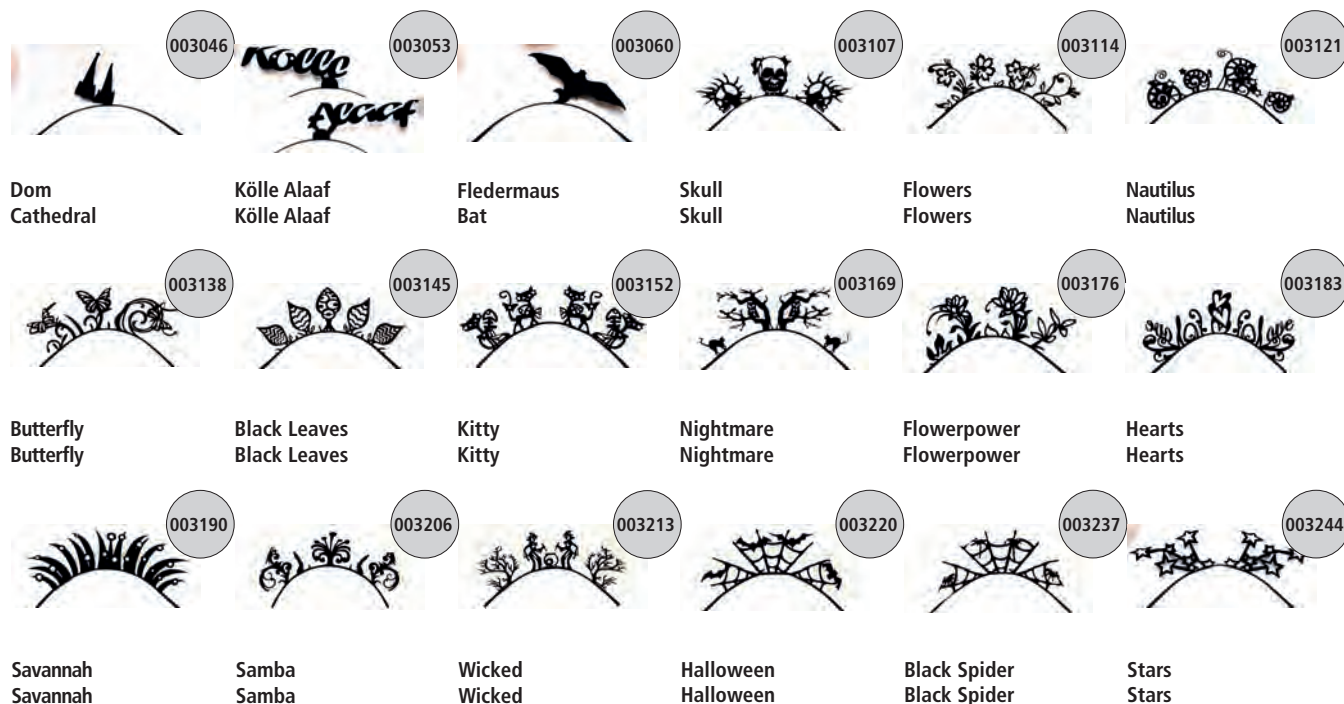

3D-Wimpern

Papierwimpern, inkl. Wimpernkleber **7,95€**

3D Eyelashes

Paper lashes incl. eyelash glue **7,95€**