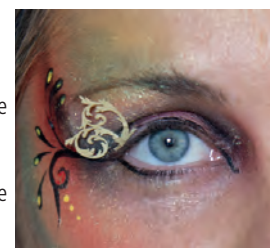

Step 2
Now spread Eulenspiegel special eyelash glue on to the short top.

Step 3
Now place the motif with the top on to the edge of the lashes. The further you place the motif on the outer corner of the eye, the better the wearing comfort and the effect of the eyelashes.

Tip: The big advantage of Eulenspiegel special eyelash glue is its elasticity. This means that if the paper eyelashes are not positioned as you would like, pull them off, starting at the outer edge.